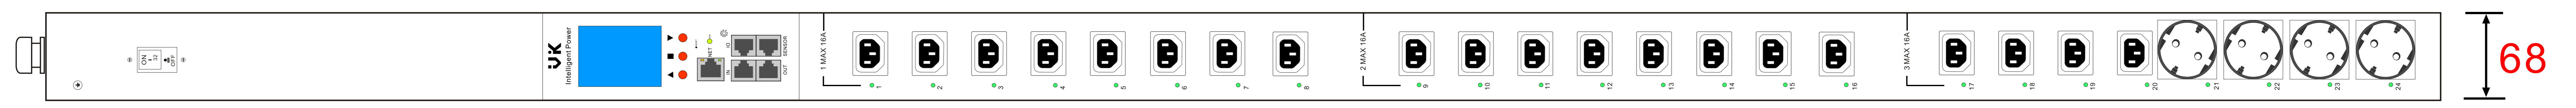

VK-ZPDU-1P32A-24W

0U Vertical, 1Phase, 32A, 24way

Top Bottom

# 0U Vertical, 1Phase, 32A, 24way

Top Bottom

**Design to order**  
What do you think, please let us know.