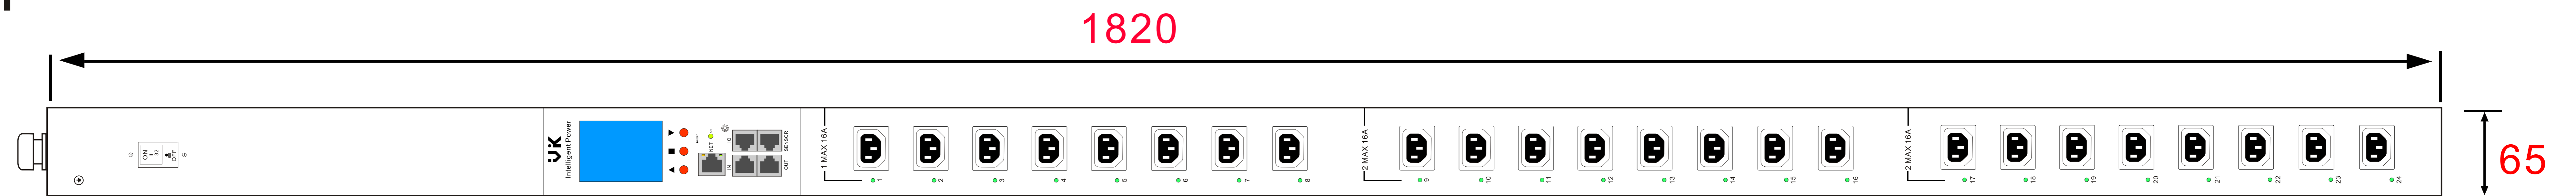

VK-ZPDU-1P32A-24W

0U Vertical, 1Phase, 32A, 24way

Top Bottom

# 0U Vertical, 1Phase, 32A, 24way

Top Bottom

**Design to order**  
What do you think, please let us know.