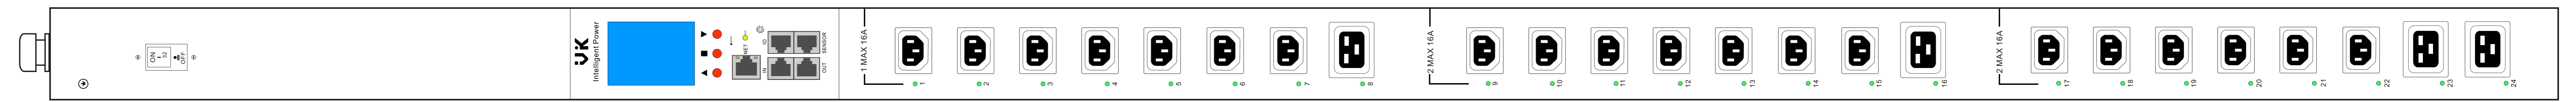

VK-ZPDU-1P32A-24W

0U Vertical, 1Phase, 32A, 24way

Top Bottom

# 0U Vertical, 1Phase, 32A, 24way

Top Bottom

**Design to order**  
What do you think, please let us know.