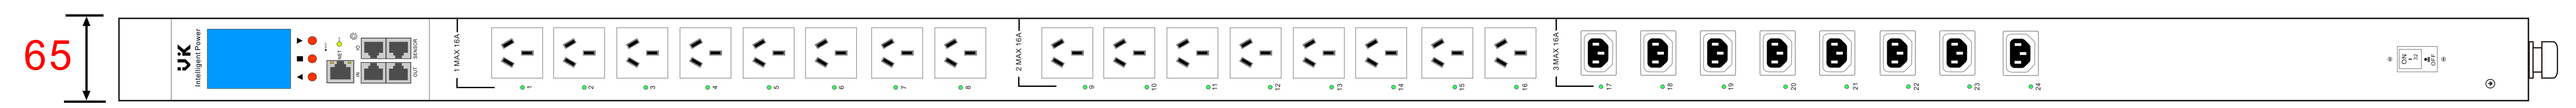

VK-ZPDU-1P32A-24W

0U Vertical, 1Phase, 32A, 24way

Top Bottom

# 0U Vertical, 1Phase, 32A, 24way

Top Bottom

**Design to order**  
What do you think, please let us know.