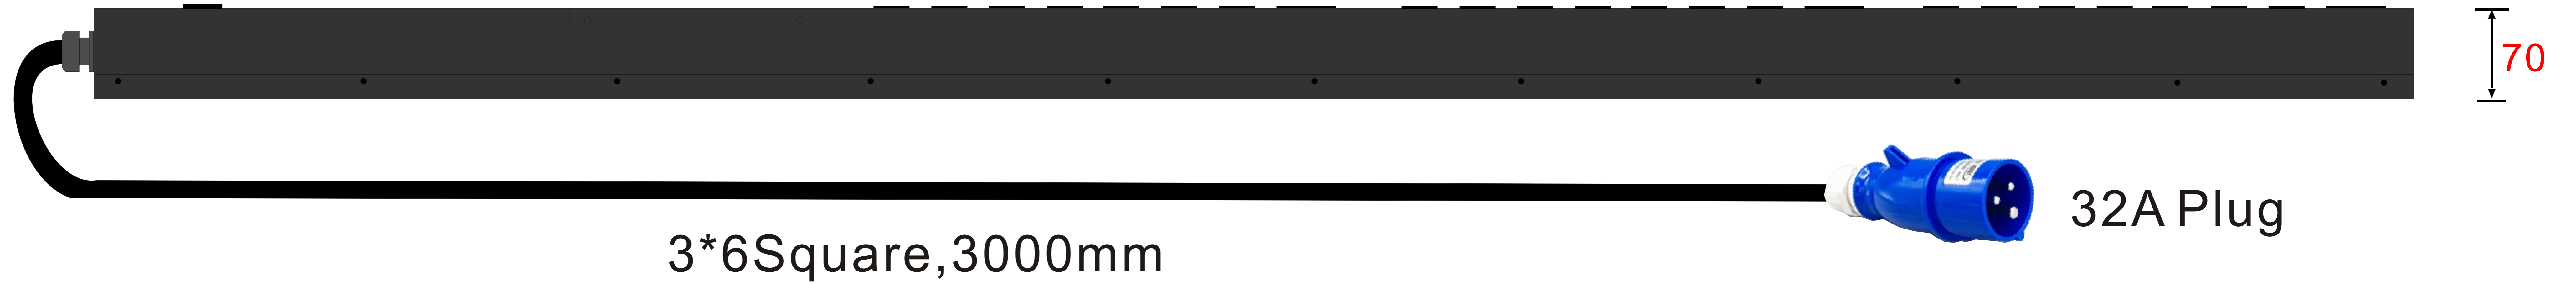

VK-ZPDU-1P32A-24W

0U Vertical, 1Phase, 32A, 24way

Top Bottom

# 0U Vertical, 1Phase, 32A, 24way

Top Bottom

**Design to order**  
What do you think, please let us know.