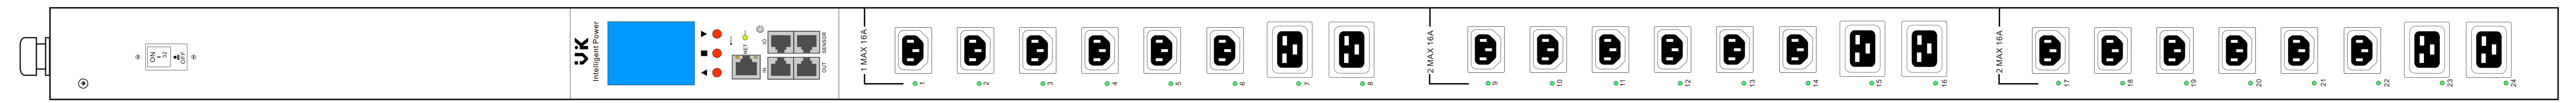

VK-ZPDU-1P32A-24W

0U Vertical, 1Phase, 32A, 24way

Top Bottom

# 0U Vertical, 1Phase, 32A, 24way

Top Bottom

**Design to order**  
What do you think, please let us know.