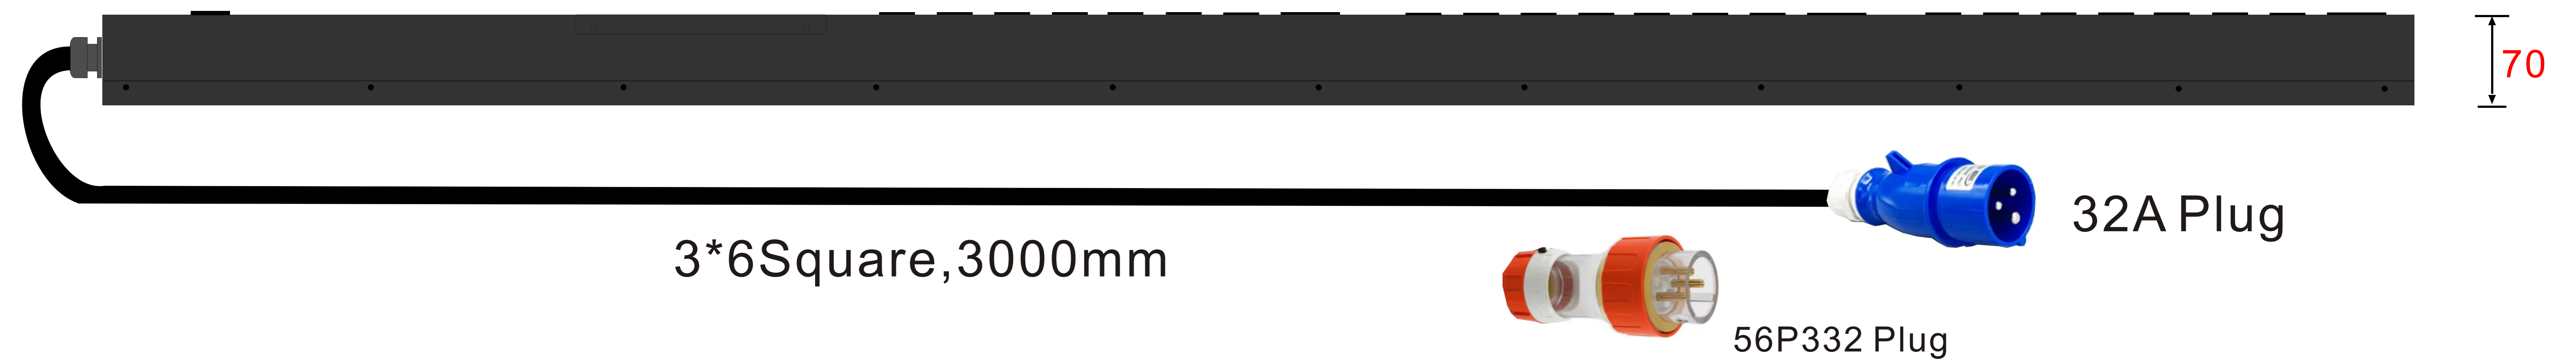

VK-ZPDU-1P32A-24W

0U Vertical, 1Phase, 32A, 24way

Top Bottom

# 0U Vertical, 1Phase, 32A, 24way

Top Bottom

**Design to order**  
What do you think, please let us know.