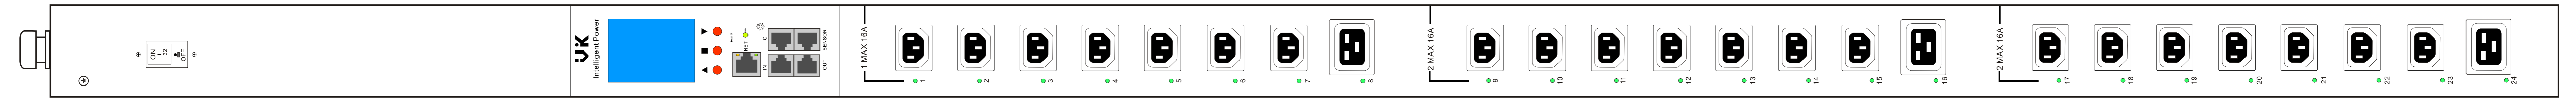

VK-ZPDU-1P32A-24W

0U Vertical, 1Phase, 32A, 24way

Top Bottom

# 0U Vertical, 1Phase, 32A, 24way

Top Bottom

**Design to order**  
What do you think, please let us know.