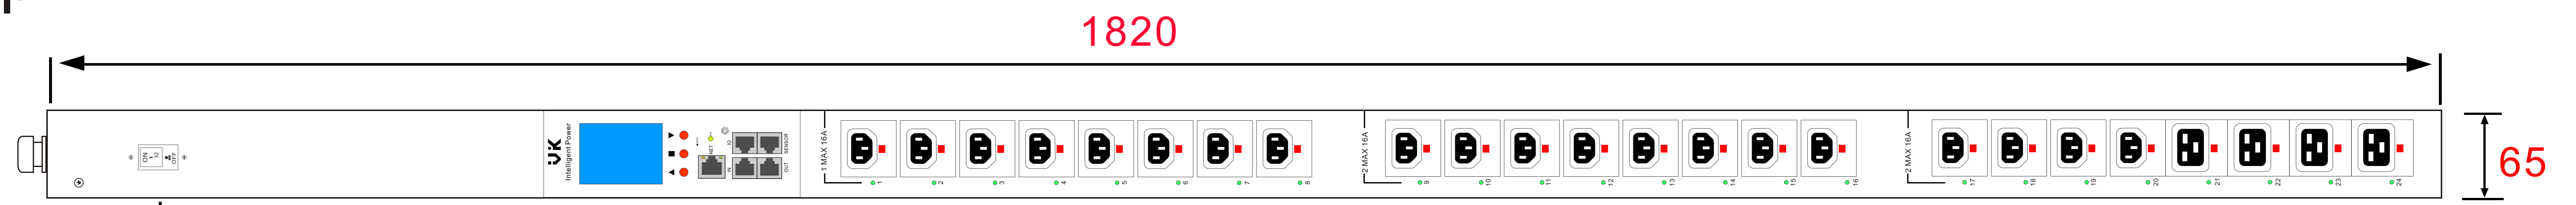

VK-ZPDU-1P32A-24W

0U Vertical, 1Phase, 32A, 24way

Top Bottom

# 0U Vertical, 1Phase, 32A, 24way

Top Bottom

**Design to order**  
What do you think, please let us know.